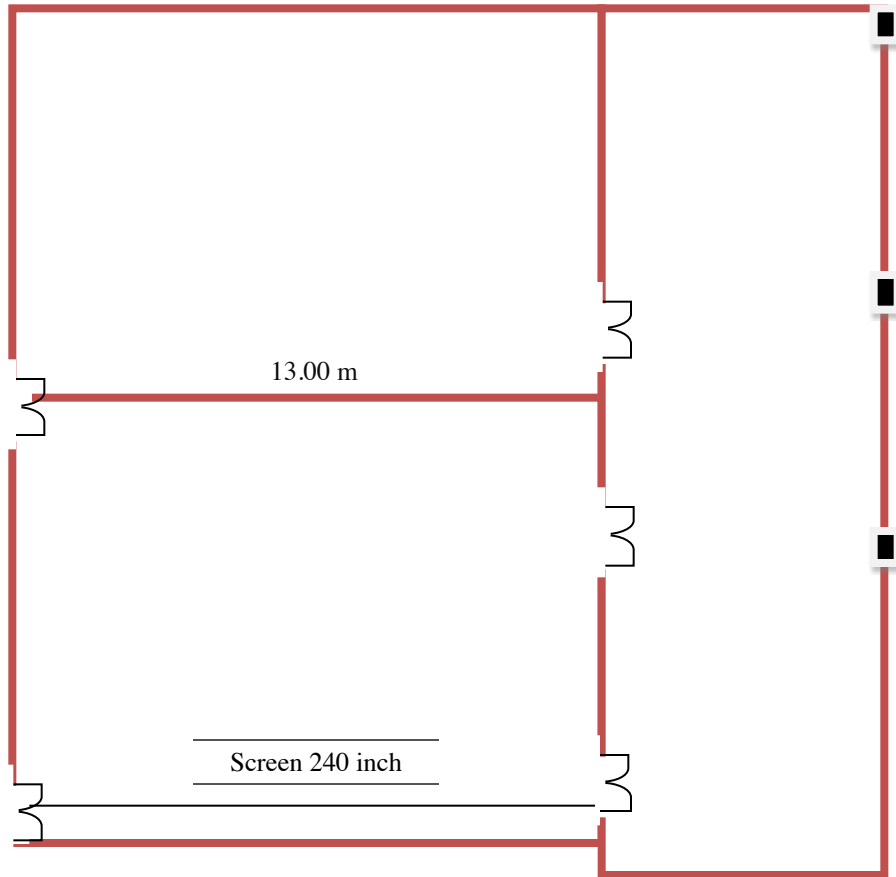

MEETING ROOM SPECIFICATIONS

NORA CONFERENCE CENTRE

Screen Dimension 240 Inch
Stage size 2.4x4.8 meters

MEETING ROOM CAPACITY

Meeting Room Name	Dimension LxWxH	Sqm.	Theatre	Classroom	U-Shape	Reception	Buffet
Nora I	10x13x4.5	130	120	80	40	100	90
Nora II	10x13x4.5	130	120	80	40	100	90
Nora Conference Centre	20x13x4.5	260	250	160	60	200	200